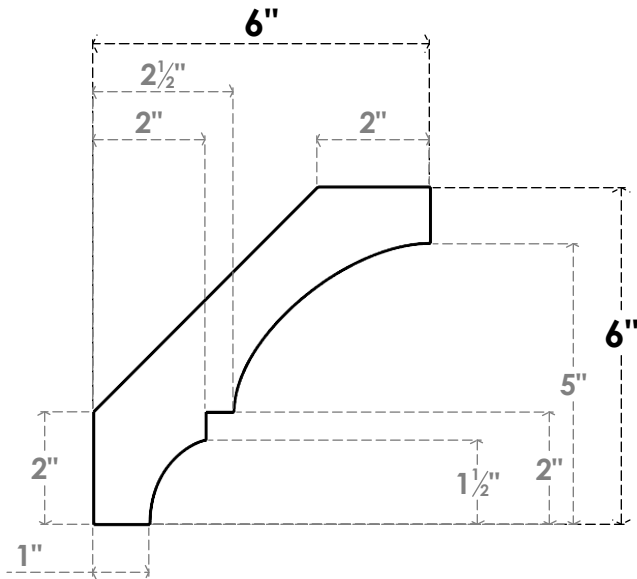

ITEM NUMBER: BRCPC060X06000X06000BOA

6"W X 6"D X 6"H BALBOA ARCHITECTURAL GRADE PVC CLOSED KNEE BRACE

SIDE PROFILE

FRONT PROFILE

ISOMETRIC

EKENA MILLWORK
2300 WEST MAIN ST.
CLARKSVILLE, TX 75426
TOLL FREE: 866-607-0453
WWW.EKENAMILLWORK.COM