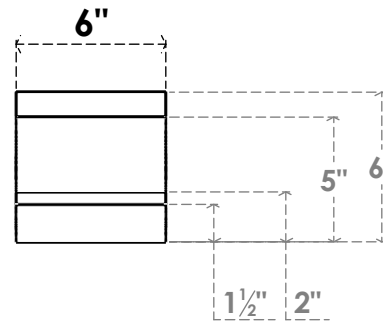

ITEM NUMBER: BRCPC060X06000X06000BOA

6"W X 6"D X 6"H BALBOA ARCHITECTURAL GRADE PVC CLOSED KNEE BRACE

SIDE PROFILE

FRONT PROFILE

ISOMETRIC

EKENA MILLWORK
2300 WEST MAIN ST.
CLARKSVILLE, TX 75426
TOLL FREE: 866-607-0453
WWW.EKENAMILLWORK.COM